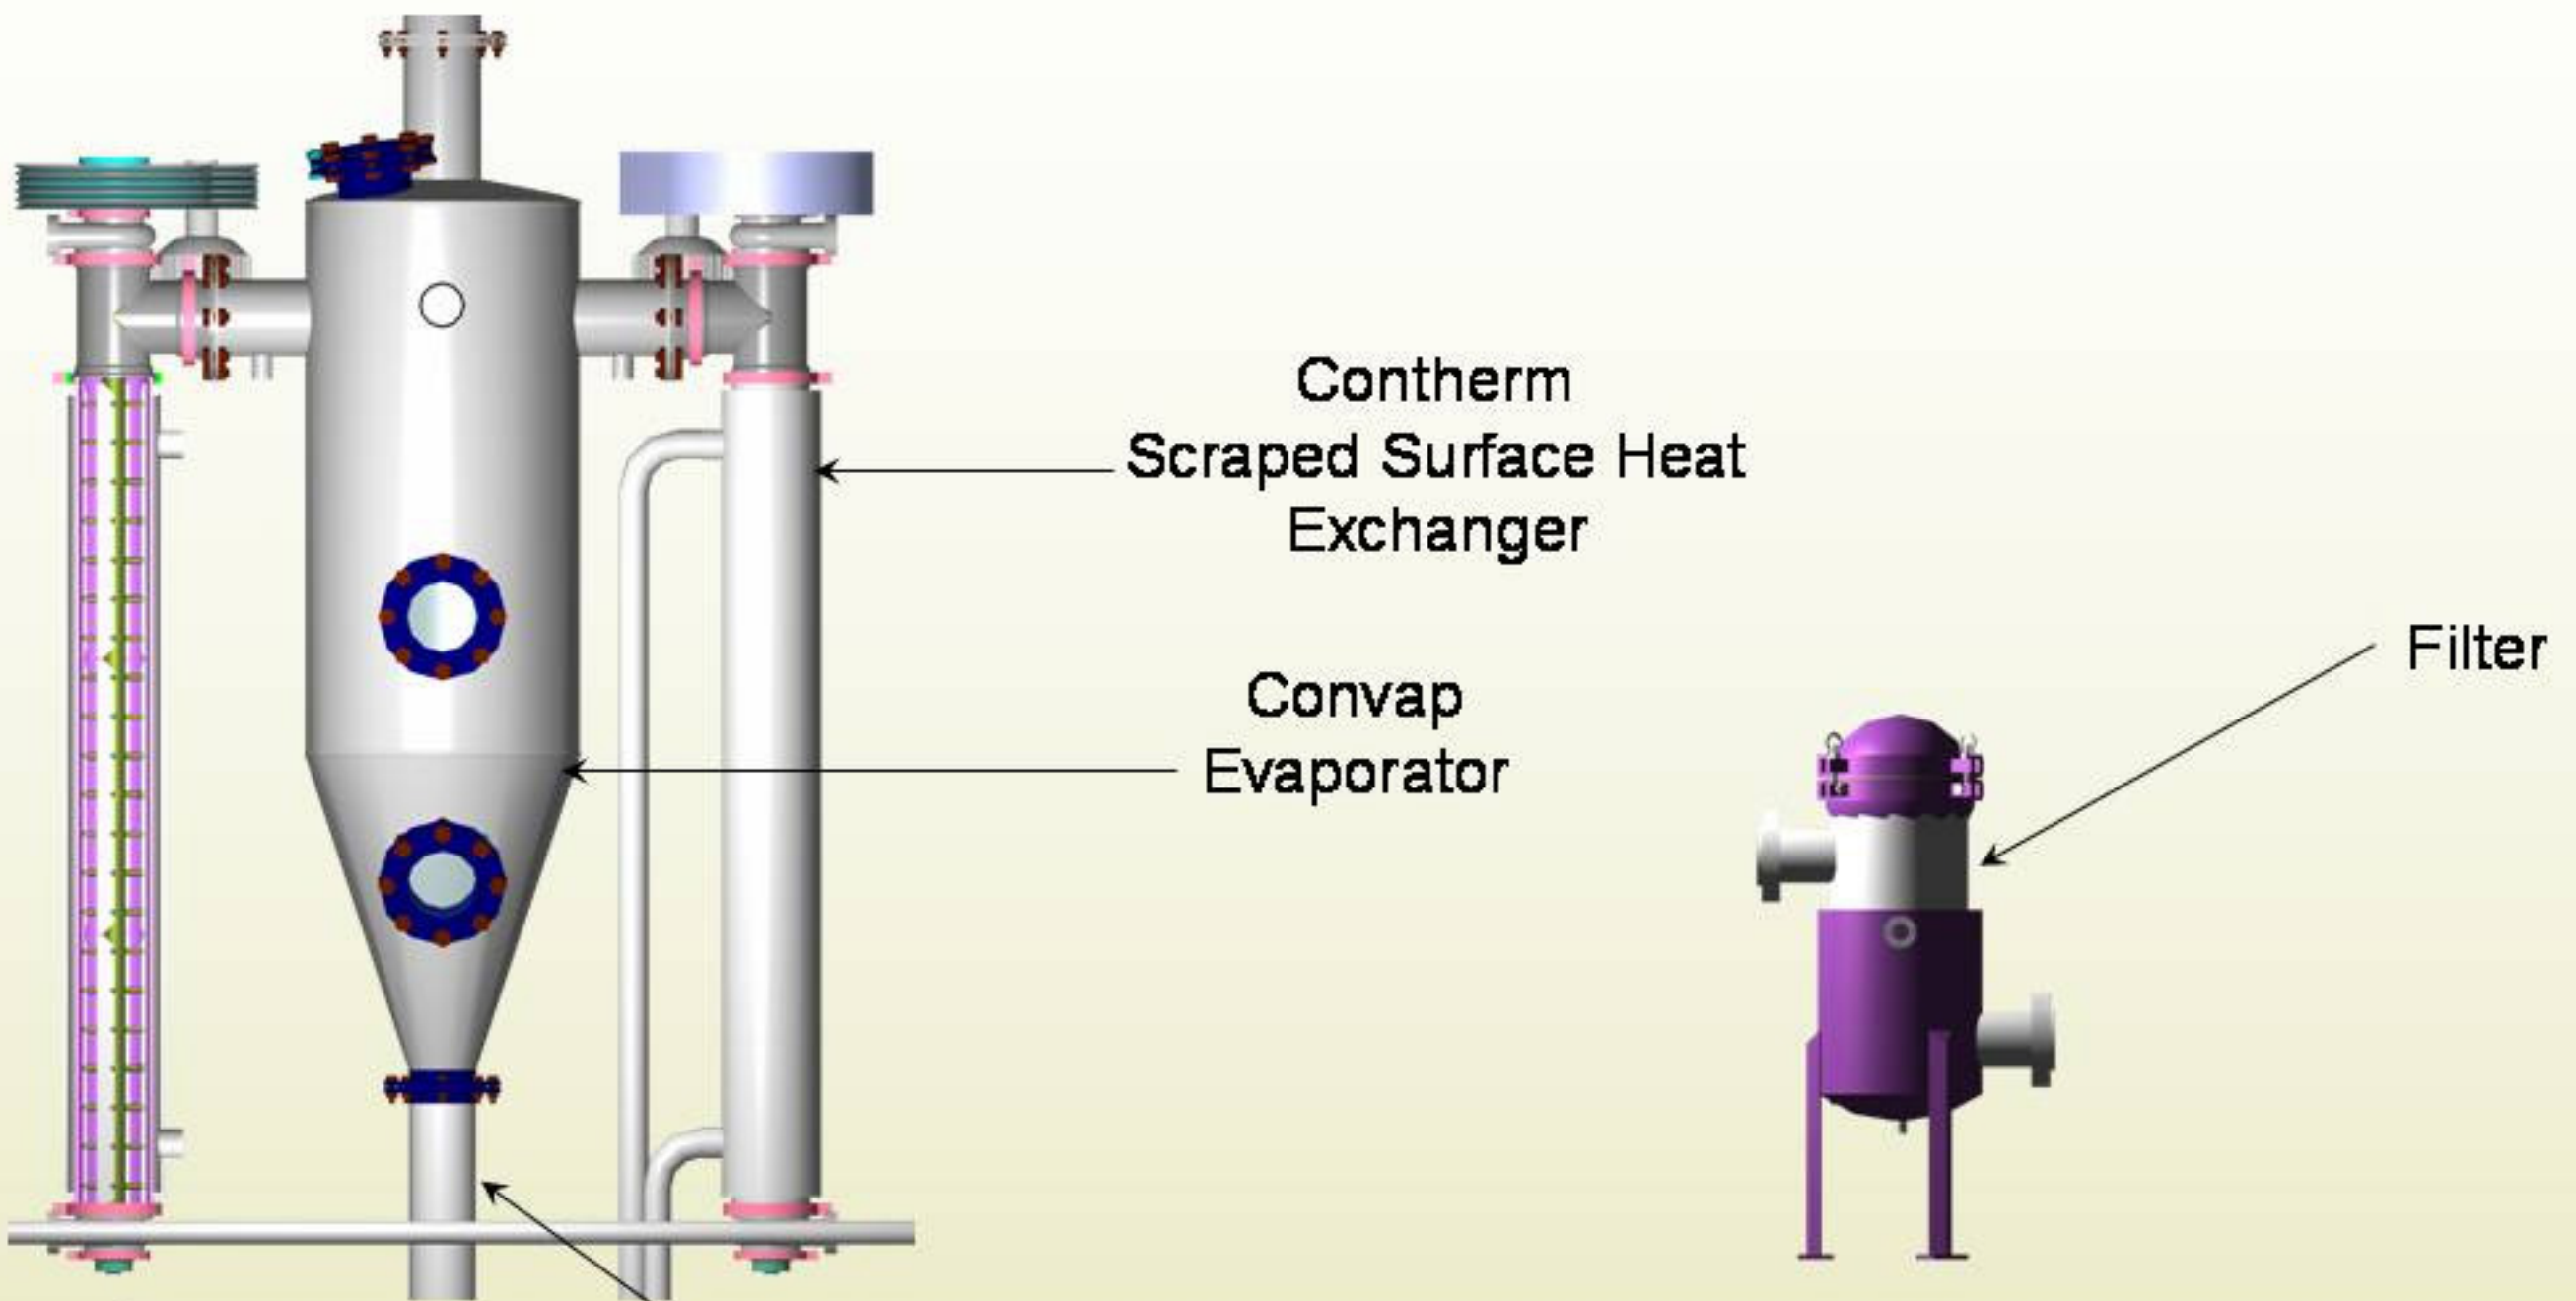

Dry Lecithin Plant

Abhishek Filtertechnik Chem-Plant Pvt. Ltd.

Off. & Fact.: Plot No. R-427/12, M.I.D.C., Rabale, T.T.C., Ind. Area, Navi Mumbai-400701, India.

Tel: 2760 76 71 Fax: 91-22-2760 76 72 E-mail: abhishek@bom2.vsnl.net.in Website: www.abhishefilter.com